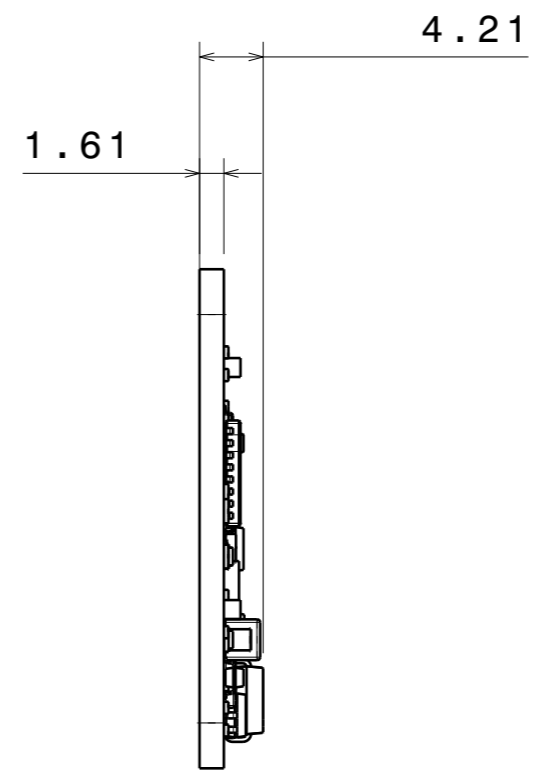

Front view
Scale: 2:1

Left view
Scale: 2:1

This drawing is property of Jakub Kojder Ecumaster and shall not be used or reproduced without the prior permission of the owner.		 ECUMASTER	
DRAWN BY PEREK		DATE 28/10/2016	
CHECKED BY		DATE	
		DRAWING TITLE CAN SWITCH BOARD	
		SIZE A3	MATERIAL
		SCALE 2:1	REV A
		WEIGHT (kg)	SHEET 1/1